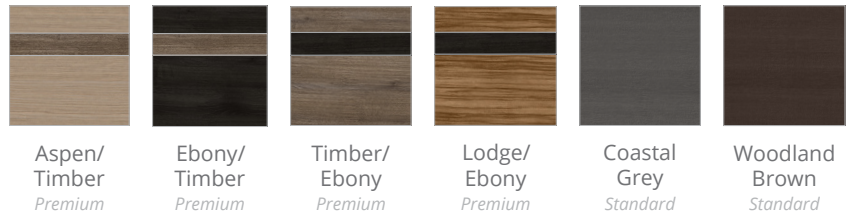

SELECT TRIM PACKAGE STANDARD FEATURES

- Select Premium 2-Tone Exterior
- Select Premium Tungsten Metallic Jet Bezels
- Select Premium Headrest Lighting
- Premium Headrests
- Premium Water Feature
- Premium Lighting
- Premium JetPak Count
- Premium 3-button Auxiliary Controls
- Premium Touch-screen Control

COLOR OPTIONS

Exterior

Interior

Covers

SPA SPECS

AVAILABLE SEATS 8

THERAPY PUMP 2

PREMIUM JETPAK SEATS 5