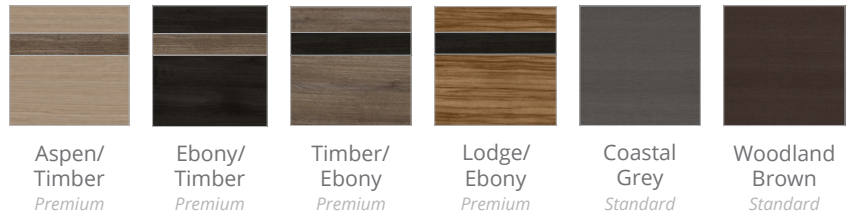

SELECT TRIM PACKAGE STANDARD FEATURES

- Select Premium 2-Tone Exterior
- Select Premium Tungsten Metallic Jet Bezels
- Select Premium Headrest Lighting
- Premium Headrests
- Premium Water Feature
- Premium Lighting
- Premium JetPak Count
- Premium 3-button Auxiliary Controls
- Premium Touch-screen Control

COLOR OPTIONS

Exterior

Interior

Covers

SPA SPECS

AVAILABLE SEATS 7

THERAPY PUMP 2

PREMIUM JETPAK SEATS 5