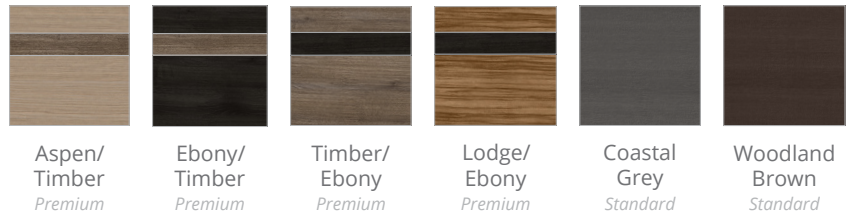

COLOR OPTIONS

Exterior

Interior

Covers

SPA SPECS

AVAILABLE SEATS 6

THERAPY PUMP 2

PREMIUM JETPAK SEATS 5