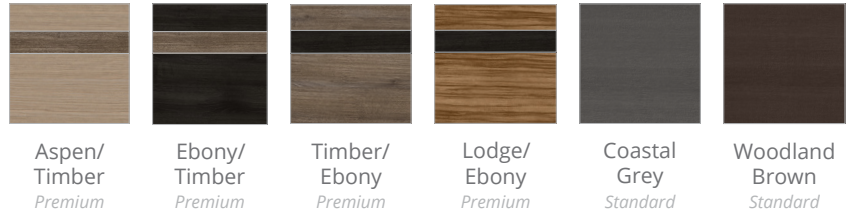

SELECT TRIM PACKAGE STANDARD FEATURES

- Select Premium 2-Tone Exterior
- Select Premium Tungsten Metallic Jet Bezels
- Select Premium Headrest Lighting
- Premium Headrests
- Premium Water Feature
- Premium Lighting
- Premium JetPak Count
- Premium 3-button Auxiliary Controls
- Premium Touch-screen Control

COLOR OPTIONS

Exterior

Interior

Covers

SPA SPECS

AVAILABLE SEATS 6

THERAPY PUMP 2

PREMIUM JETPAK SEATS 5